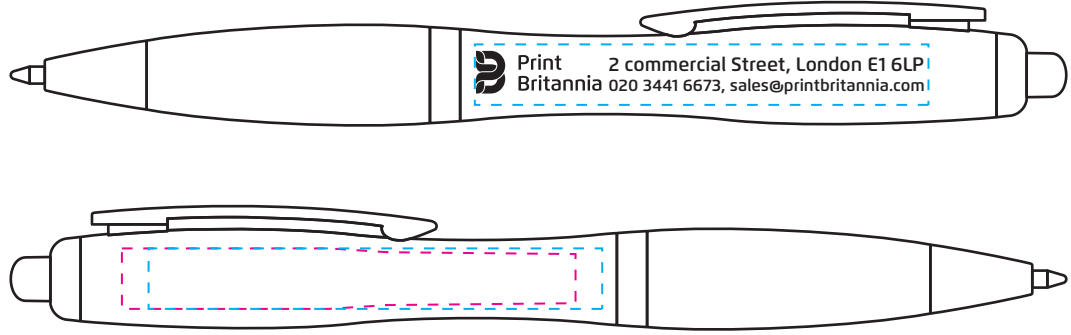

PE6600 - Curvy Ballpen

Product Dimension(mm): 140x15

Minimum Print Restrictions (Pad)

Line thickness (0.3mm) 

Reversed Line (0.3mm) 

Text (6pt)  AEIOU

Reversed Text (10pt)  AEIOU

Any lines or text below these restrictions will result in a loss of detail when printed

Minimum Print Restrictions (Digital)

Line thickness (0.2mm) 

Reversed Line (0.2mm) 

Text (3pt)  AEIOU

Reversed Text (4pt)  AEIOU

Any lines or text below these restrictions will result in a loss of detail when printed

Actual Artwork Size(s):

Facing Left = - - - - -

Facing Right = - - - - -

Please read carefully:

N/A

Available Print Area(s):

----- Pad = 60x8mm

----- Digital = 60x8mm